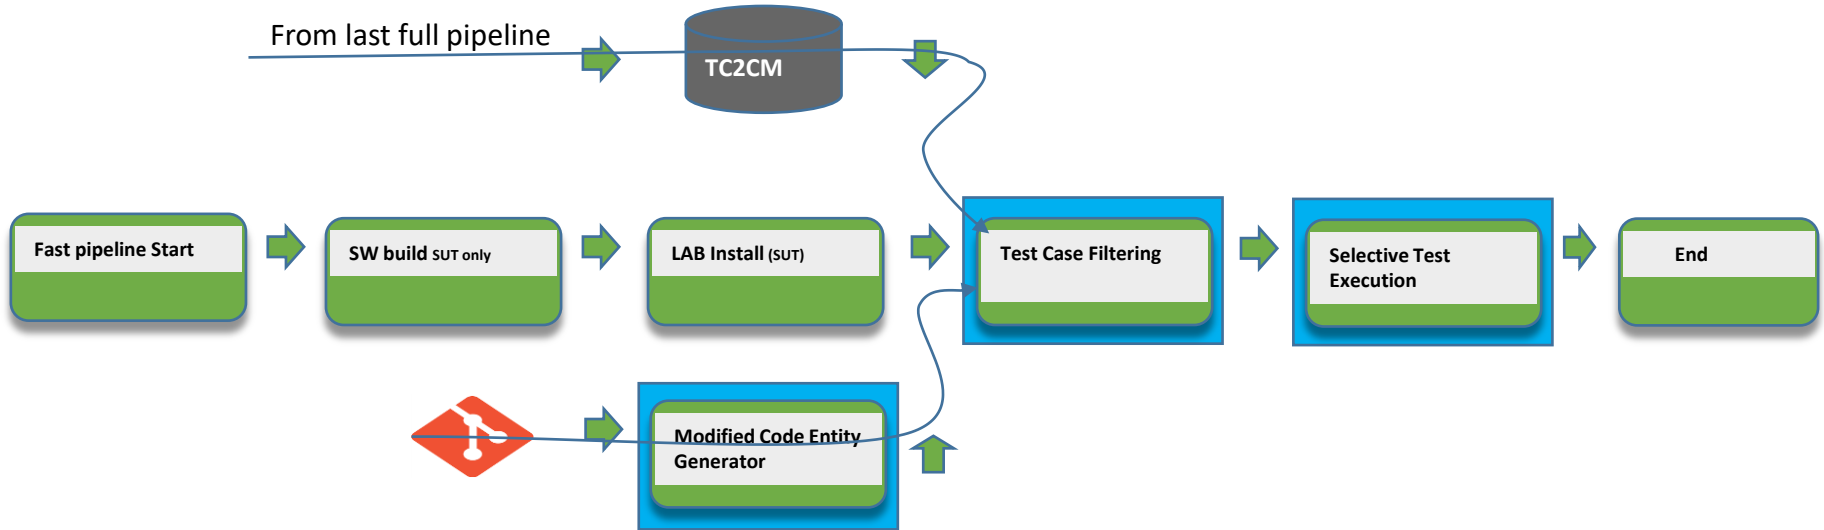

Automatic Selective Regressing Testing in CI/CD/DevOps Architecture

Paris, 16-18 October 2018

Organizer:

Automatic Selective Regressing Testing in CI/CD/DevOps

Use case

1. Code Entity Handler records Test Case to Code Entity (TC2CM) Mapping
2. Modified code entities filtering
3. Selective regression test execution

Paris, 16-18 October 2018

Organizer:

Automatic Selective Regressing Testing in CI/CD/DevOps Dashboard

Average Seletive Ratio: 11.6%