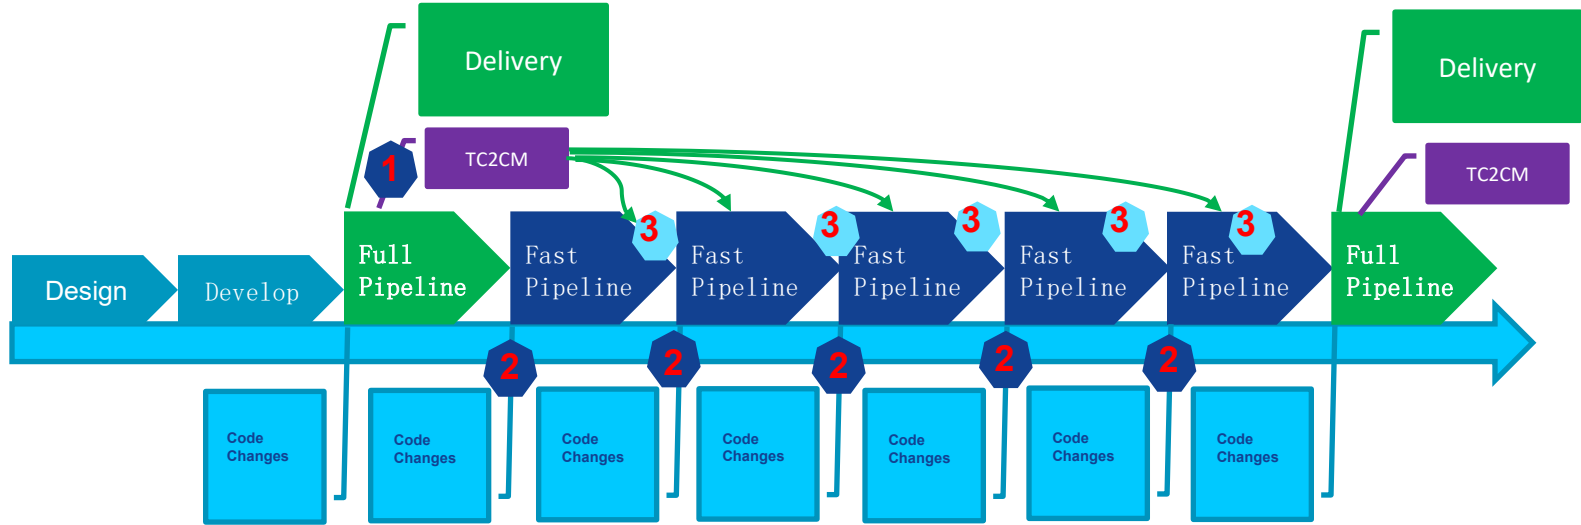

Automatic Selective Regressing Testing in CI/CD/DevOps Architecture

Paris, 16-18 October 2018

Organizer:

Automatic Selective Regressing Testing in CI/CD/DevOps

Use case

1. Code Entity Handler records Test Case to Code Entity (TC2CM) Mapping
2. Modified code entities filtering
3. Selective regression test execution

Paris, 16-18 October 2018

Organizer:

Automatic Selective Regressing Testing in CI/CD/DevOps Dashboard

Average Seletive Ratio: 11.6%