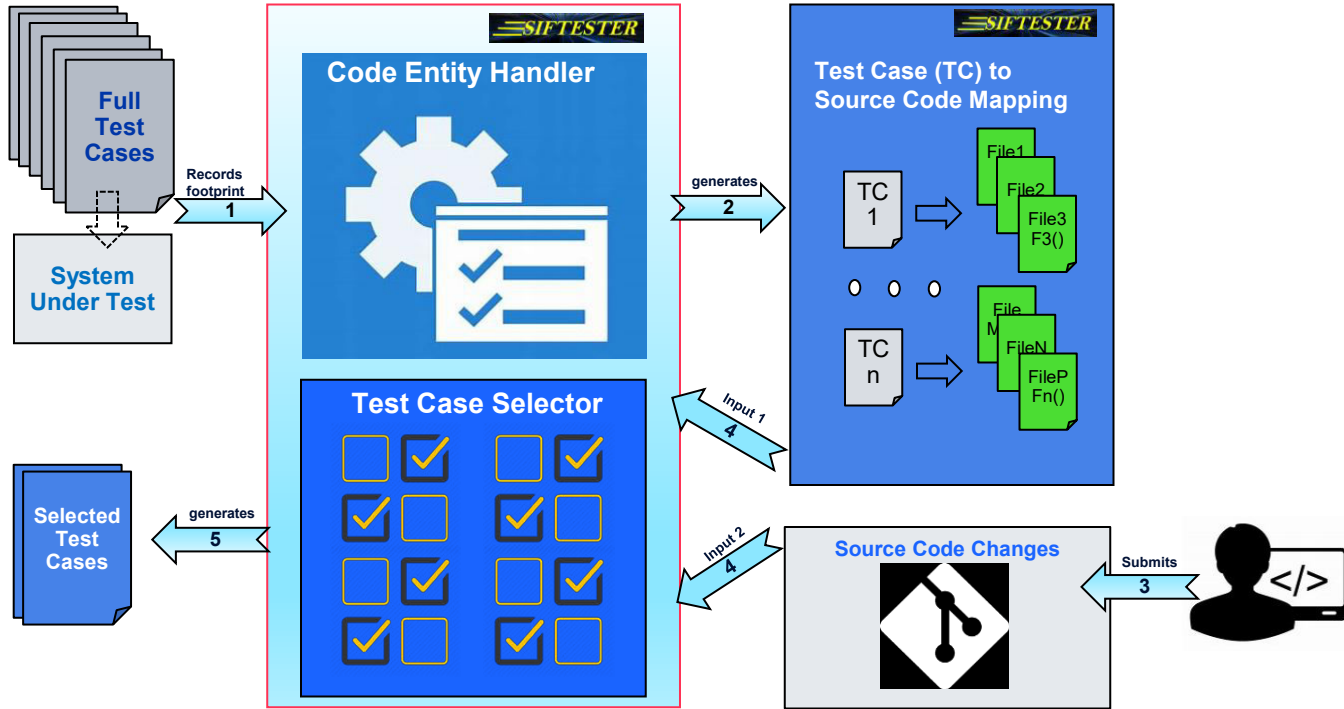

Paris, 16-18 October 2018

Organizer:  TESTING
SOLUTIONS
& SERVICES

Automatic Selective Regressing Testing in CI/CD/DevOps

Presented by Alan Tang

Paris, 16-18 October 2018

Organizer:  TESTING
SOLUTIONS
& SERVICES

Automatic Selective Regressing Testing in CI/CD/DevOps Architecture

Paris, 16-18 October 2018

Organizer:

Automatic Selective Regressing Testing in CI/CD/DevOps

Use case

1. Code Entity Handler records Test Case to Code Entity (TC2CM) Mapping
2. Modified code entities filtering
3. Selective regression test execution

Paris, 16-18 October 2018

Organizer:

Automatic Selective Regressing Testing in CI/CD/DevOps Dashboard

Average Seletive Ratio: 11.6%