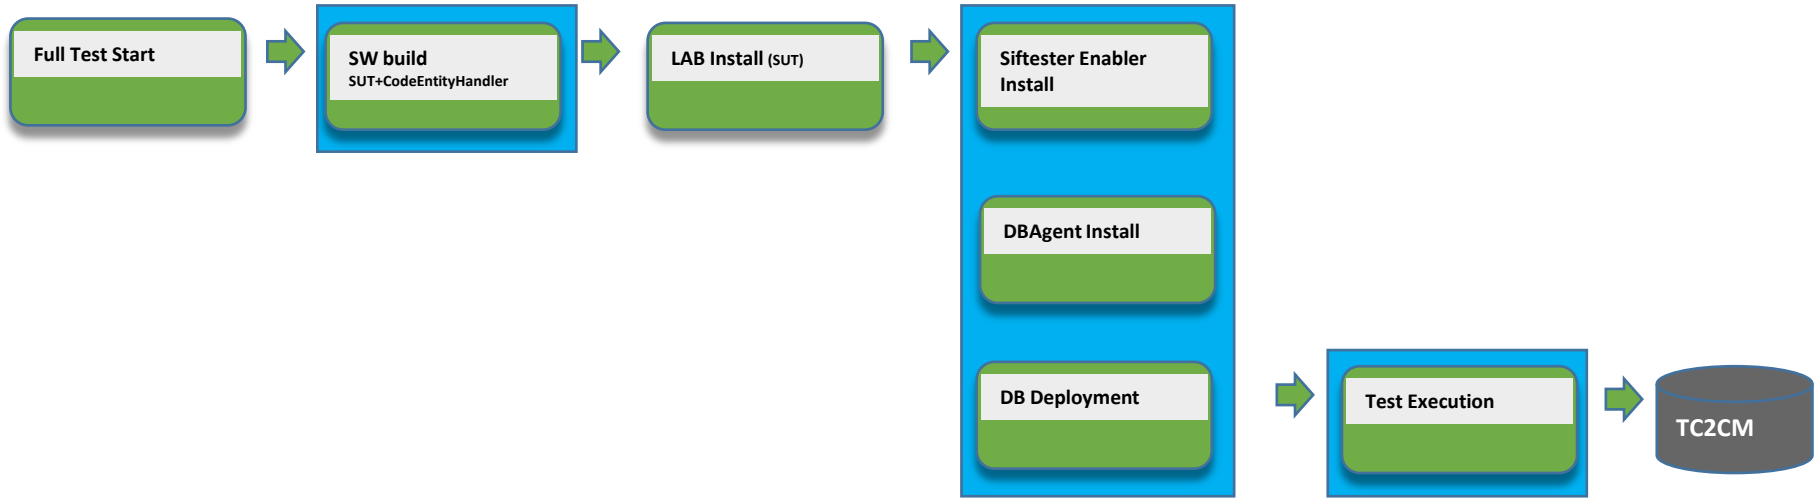

Automatic Selective Regressing Testing in CI/CD/DevOps Architecture

Paris, 16-18 October 2018

Organizer:

Automatic Selective Regressing Testing in CI/CD/DevOps

Use case

1. Code Entity Handler records Test Case to Code Entity (TC2CM) Mapping
2. Modified code entities filtering
3. Selective regression test execution

Paris, 16-18 October 2018

Organizer:

Automatic Selective Regressing Testing in CI/CD/DevOps Dashboard

Average Seletive Ratio: 11.6%