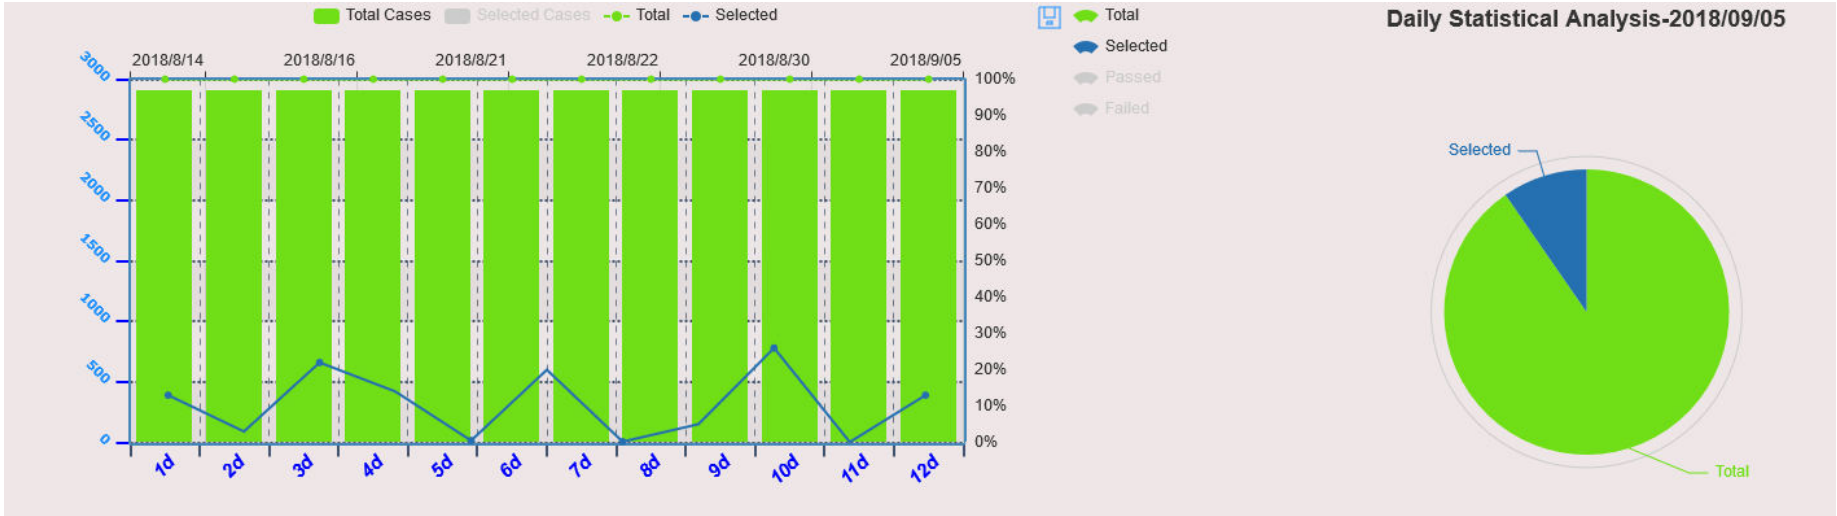

Automatic Selective Regressing Testing in CI/CD/DevOps Architecture

Paris, 16-18 October 2018

Organizer:

Automatic Selective Regressing Testing in CI/CD/DevOps

Use case

1. Code Entity Handler records Test Case to Code Entity (TC2CM) Mapping
2. Modified code entities filtering
3. Selective regression test execution

Paris, 16-18 October 2018

Organizer:

Automatic Selective Regressing Testing in CI/CD/DevOps Dashboard

Average Seletive Ratio: 11.6%